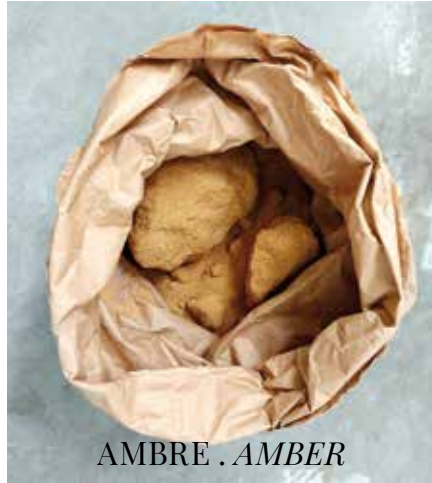

SUCRE DE CANNE

SUGAR CANE

ISSU DE L'AGRICULTURE BIOLOGIQUE . *FROM ORGANIC FARMING*