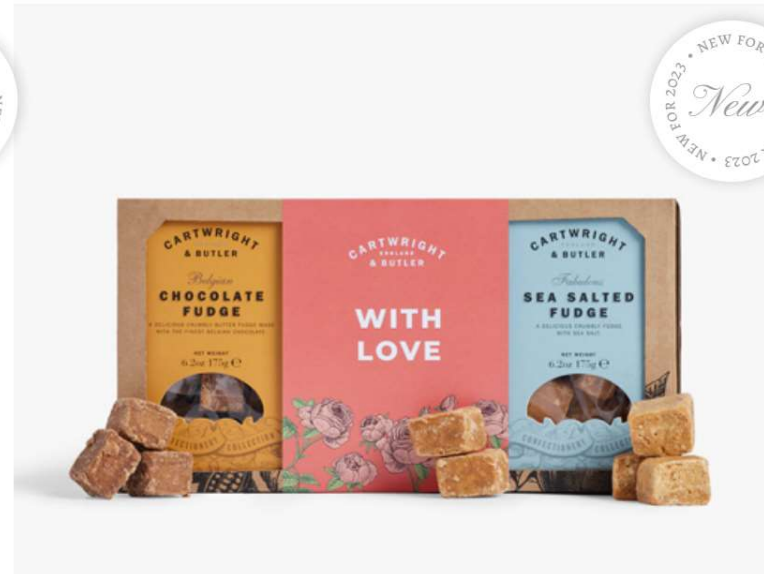

CARTWRIGHT ENGLAND & BUTLER

Trio of Biscuits - Wonderful Mum

CODE: 4291

'Oh Crumbs' - it's the perfect gift.
This set includes:
Cranberry & Rolled Oat Crumbles, Triple Choc Chunk
biscuits & Lemon Zest Shortbread Rounds.
Perfect with a cuppa!

Trio of Fudge - With Love

CODE: 4287

Oh Fudge...
We've only gone and launched a trio of moreish Fudges to satisfy
your cravings! Delve into our traditional and well-loved flavours.

This selection includes:
C&B Chocolate Fudge in Carton
C&B Butter Fudge
C&B Sea Salted Fudge